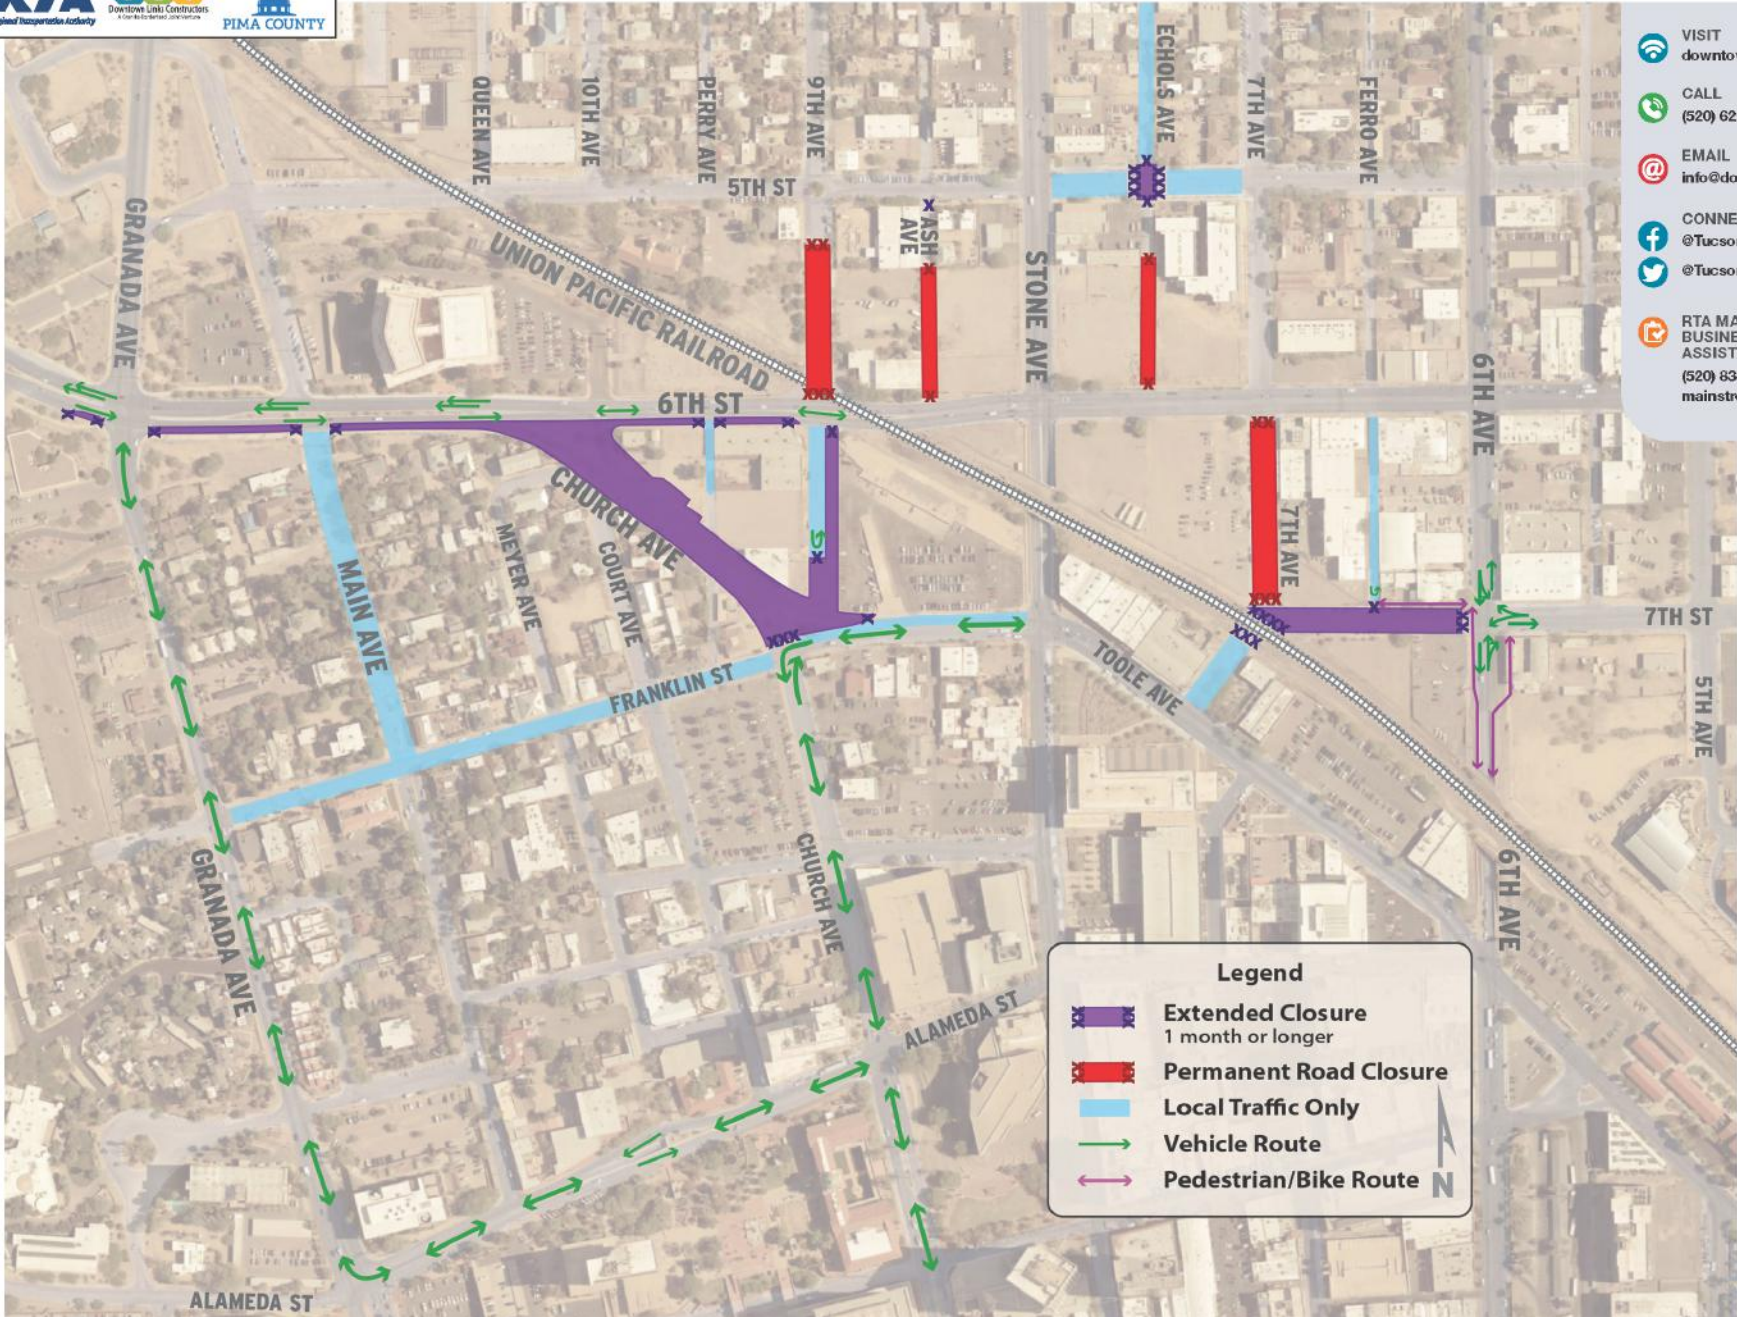

Downtown Links Phase 3 Closures

Traffic Alert – October 30, 2020

-  VISIT downtownlinks.info
-  CALL (520) 622-9000
-  EMAIL info@downtownlinks.info
-  CONNECT @TucsonDOTransportation
-  @Tucson_DOT
-  RTA MAINSTREET BUSINESS ASSISTANCE (520) 838-4352 mainstreetinfo.org

Review the Traffic Alert for more details on scheduled road closures.